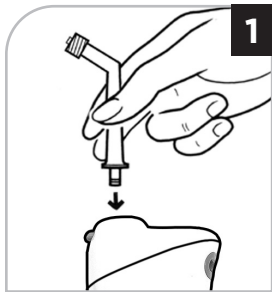

OtoClear® Adapter Wand Instructions

For Use with OtoClear Portable Electronic Irrigator

1

Push the top of the irrigator handle down and insert the adapter wand. Once the adapter wand is firmly in place, push the top of the irrigator handle up to 'lock' the adapter wand in position. (Make sure the Pressure Control Switch is on the lowest setting for first-time use)

2

Twist the OtoClear tip on the luer lock fitting of the adapter wand. (Be sure to tighten the OtoClear tip securely).

NOTE: The wand can be cleaned as needed depending on usage rate. Use a soft cloth and mild, non-abrasive cleaner.