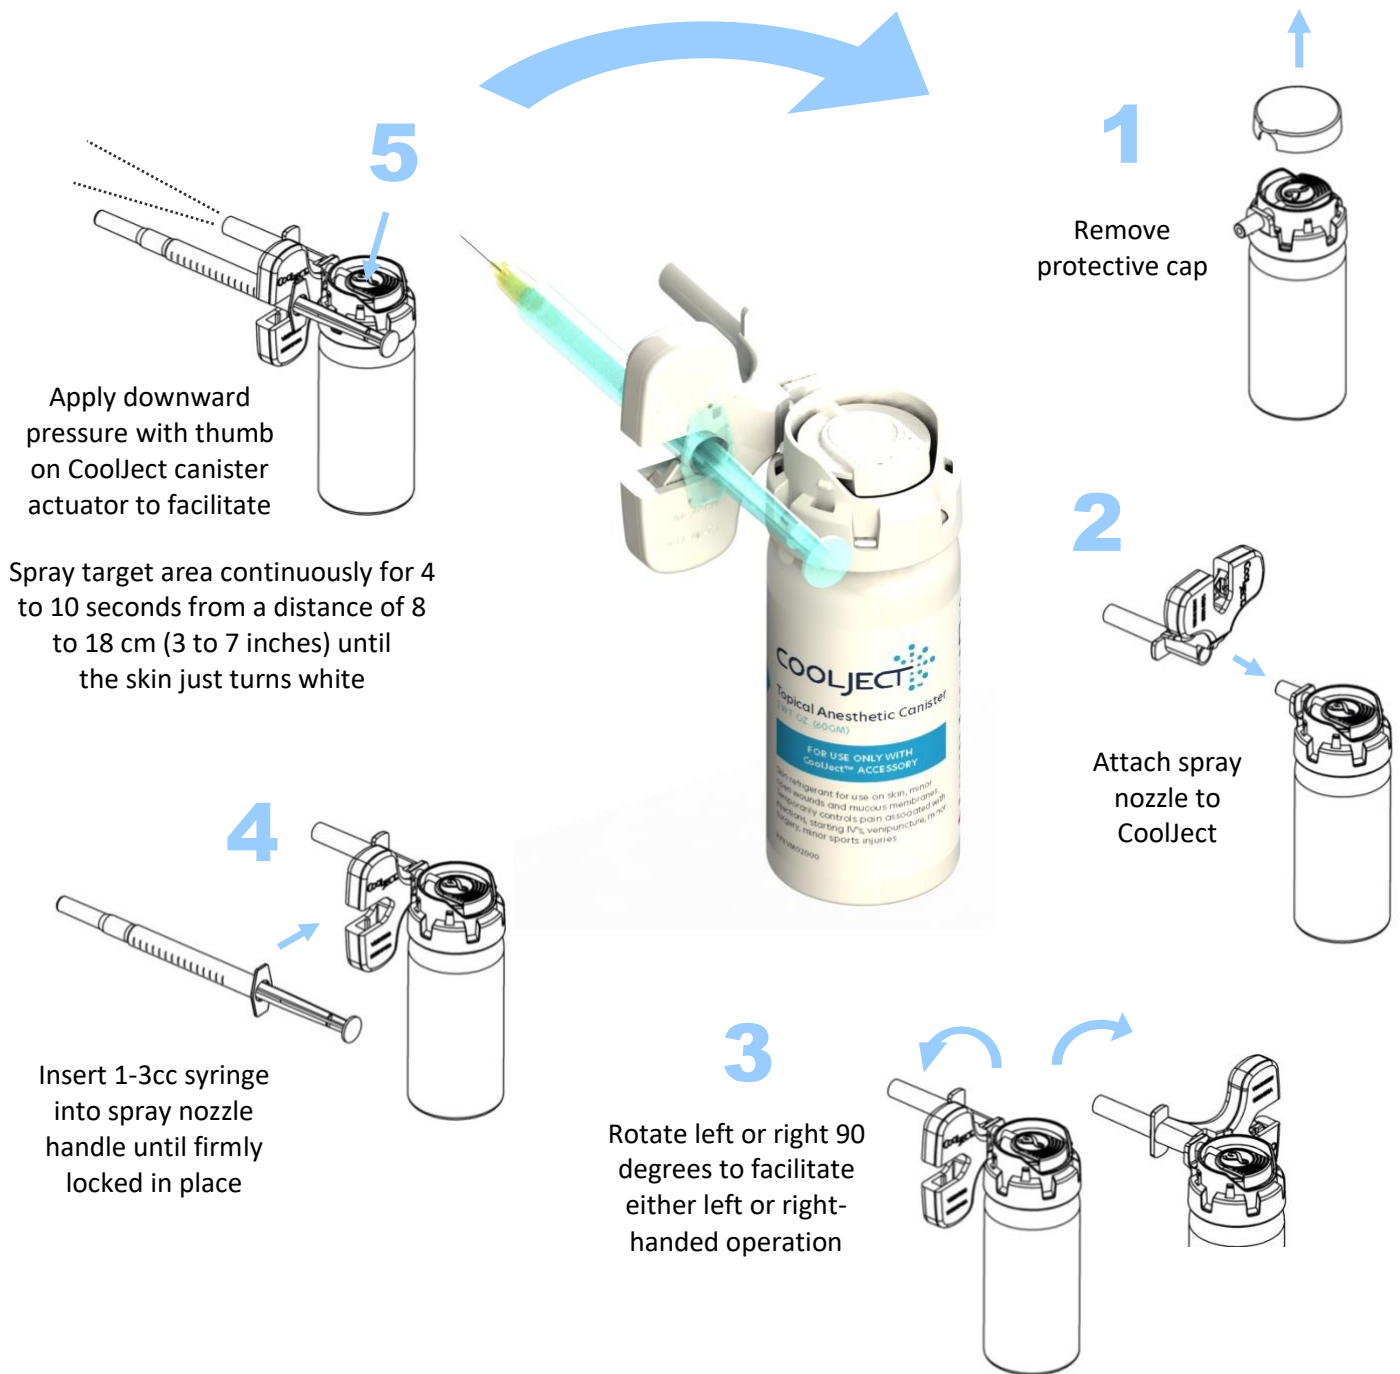

Quick Reference Guide:

How to use CoolJect Topical Anesthetic Canister & Spray Nozzle

Please refer to detailed instructions for use (included with each product) prior to using this device.